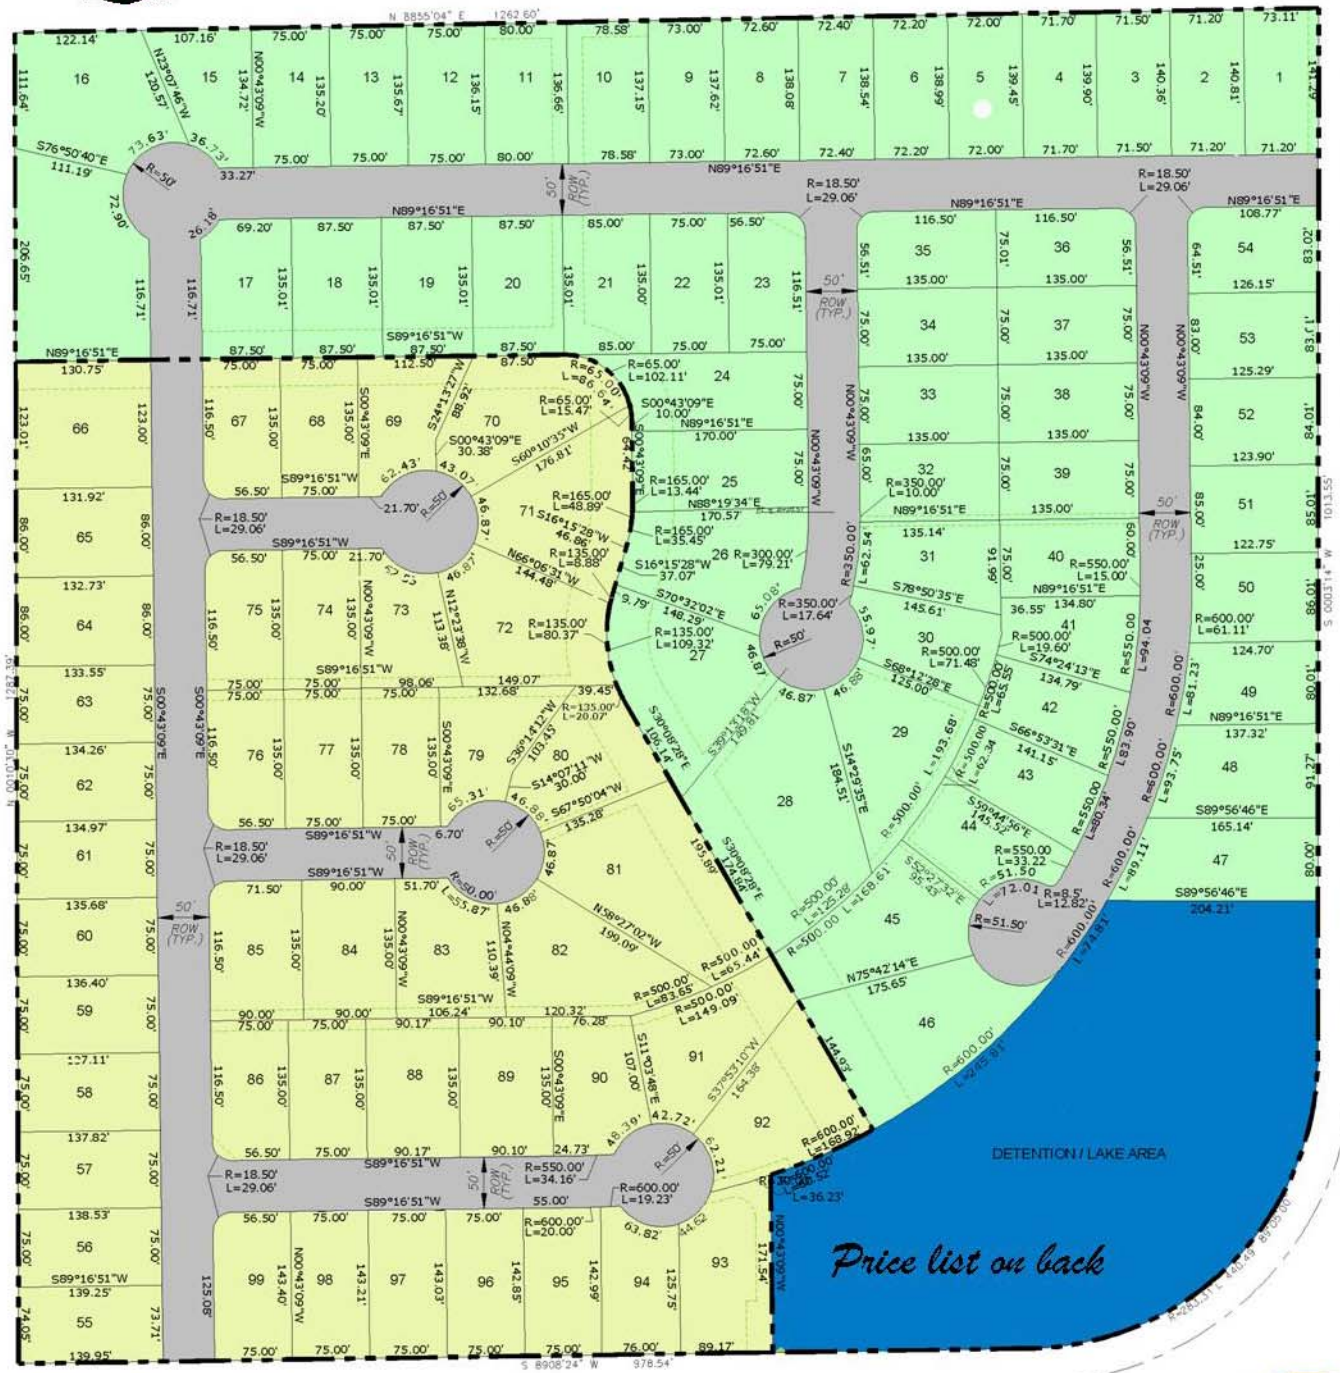

# Pine Ridge Estates

*A TLC Development  
by Tim Pedigo*

*Price list on back*

- Phase 1
- Phase 2
- \*Rogersville schools
- \*All underground utilities
- \*Close to schools and shopping
- \*Directions: Hwy 60 east to V V, south on V V to neighborhood